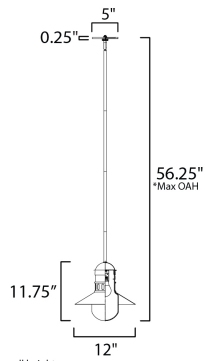

MEASUREMENTS

- DIMENSION : 12" L x 12" W x 11.75" H
- MAX OAH : 56.25" OAH
- CANOPY : 5" W x 0.25" H x 5" L
- HANGING WEIGHT : 4.34 lb

LAMPING

- INPUT VOLTAGE : 120V
- BULB : 1 x 60W Incandescent E26 Medium , 60W Total
- BULB INCLUDED : (Not Included)
- DIMMABLE : Y